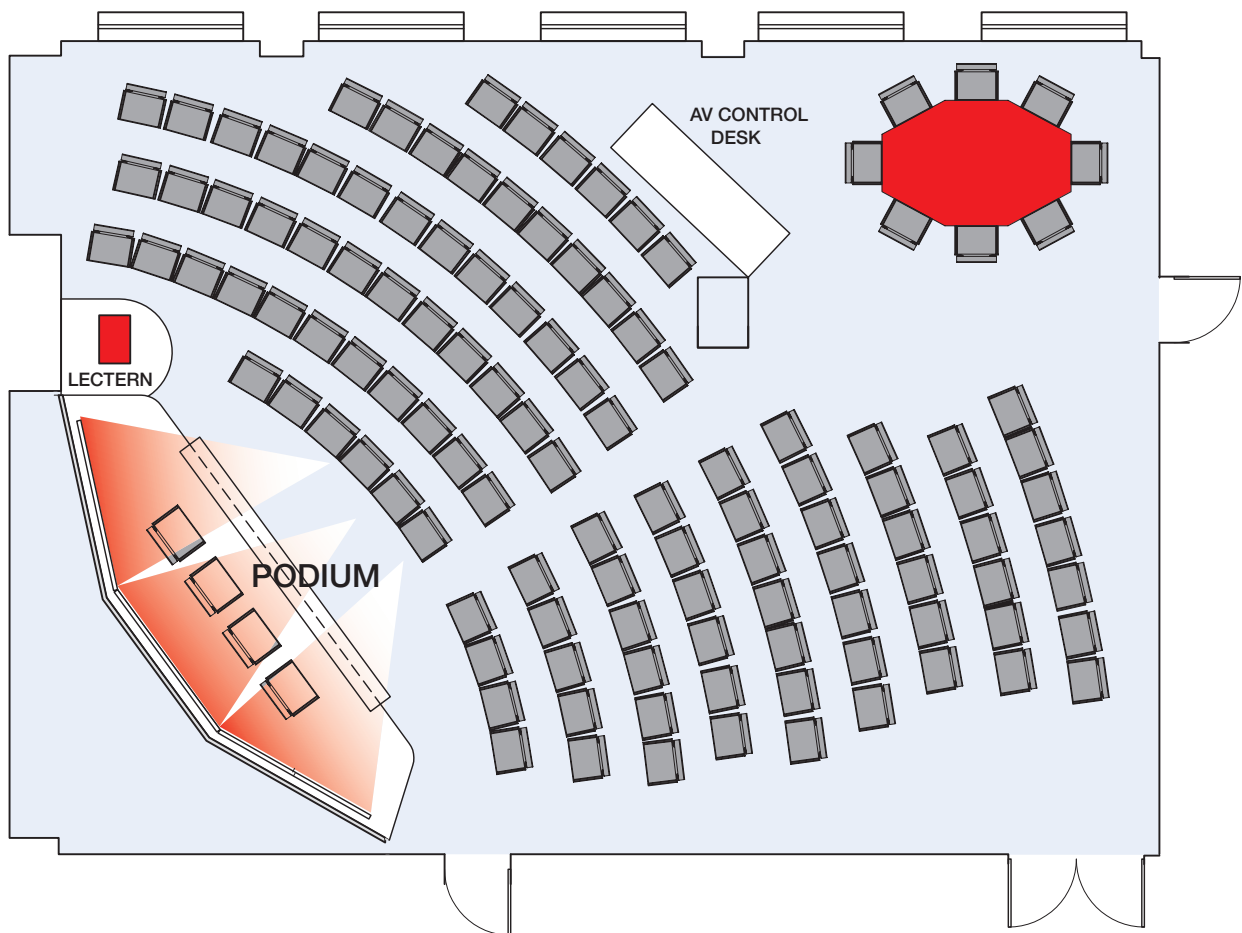

## THE FINSBURY THEATRE

---

### DIMENSIONS AND CAPACITIES

**15.2m L x 10m w x 3.15m H**

130 theatre style      96 cabaret style      96 banqueting style  
80 class room style      40 board room style

---